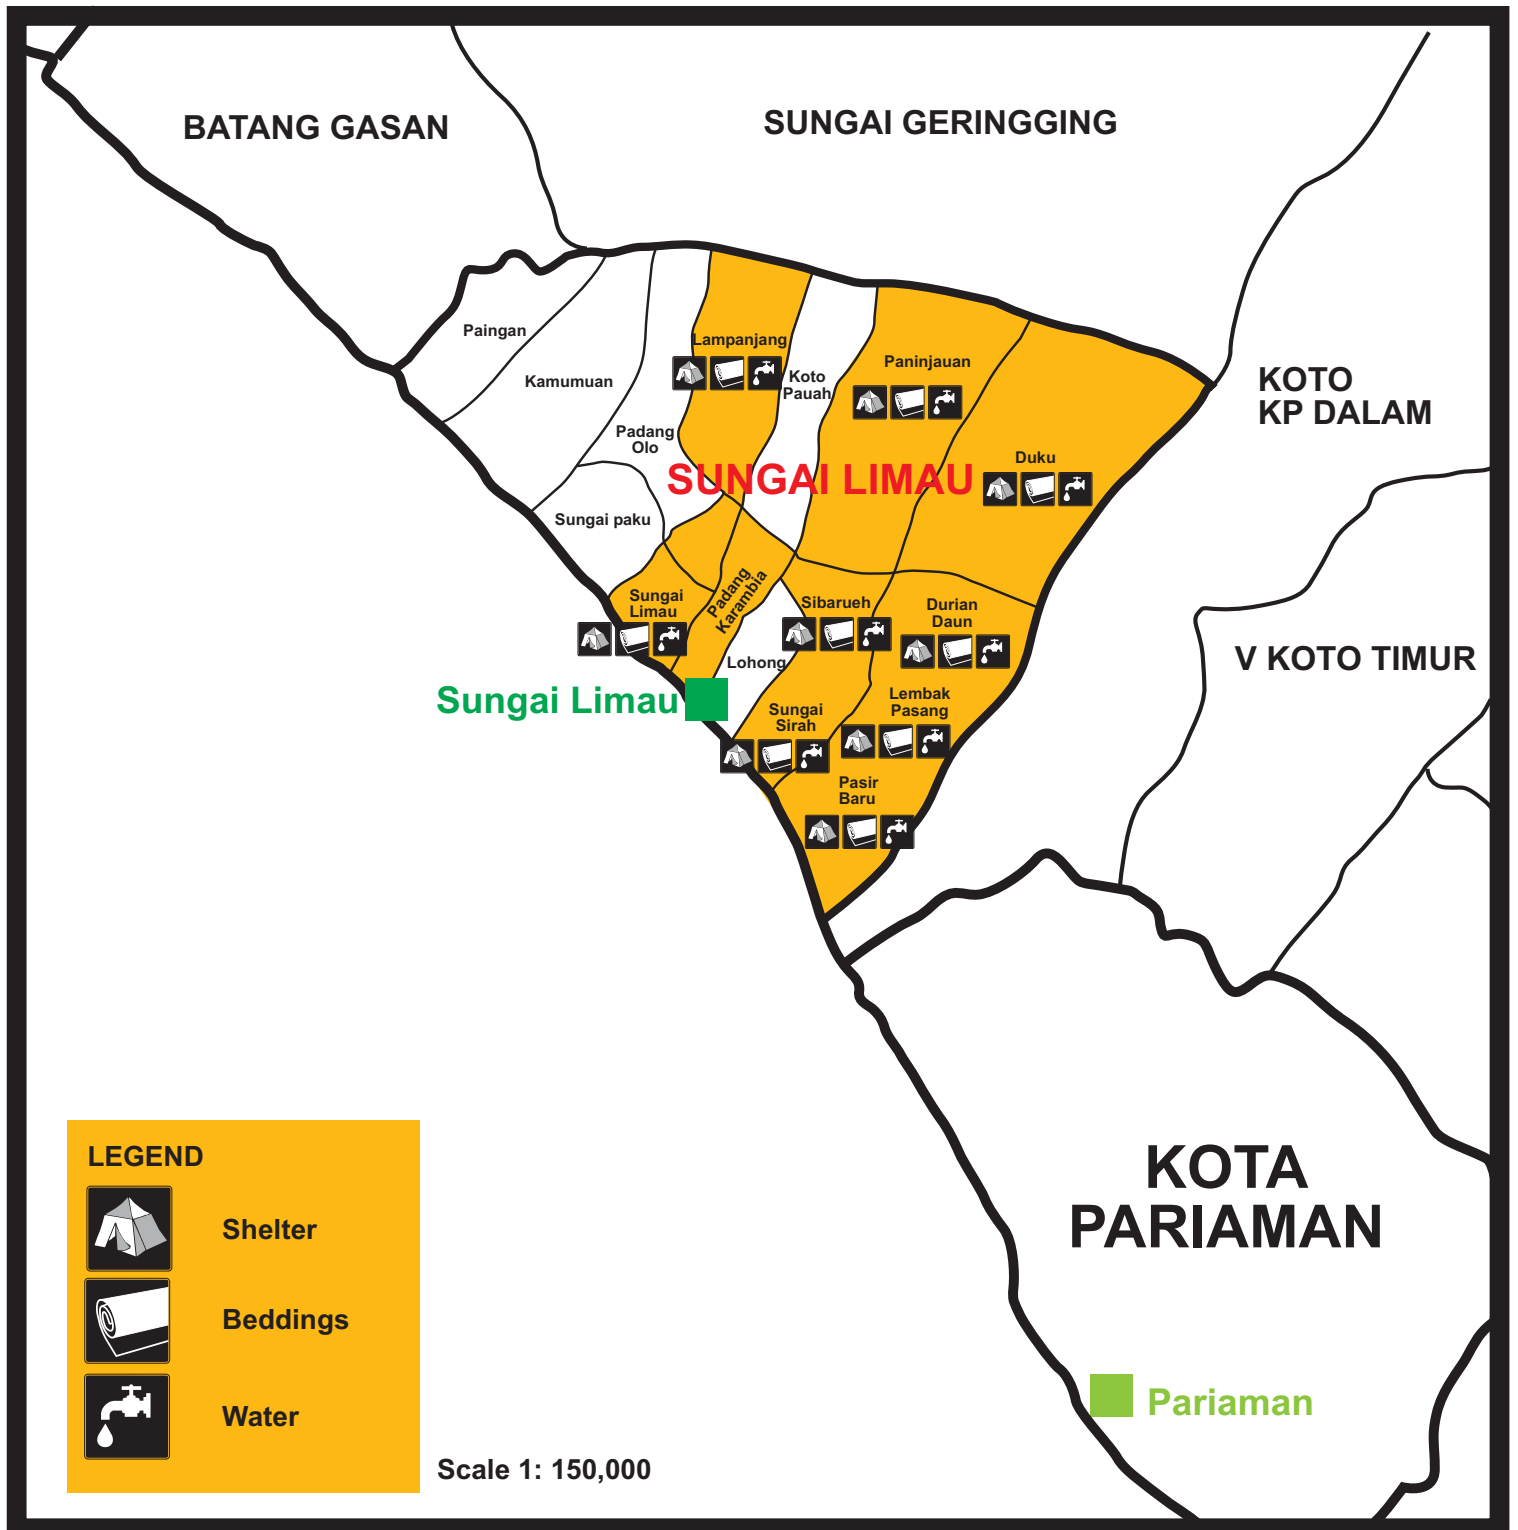

CWS Indonesia West Sumatra Earthquake Response 2009 Intervention Locations Map

Map Credit : Indonesia: Sumatra Earthquake - Detailed Admin Map
taken from MapAction <www.mapaction.org/deployments/mapdetail/1814.html>